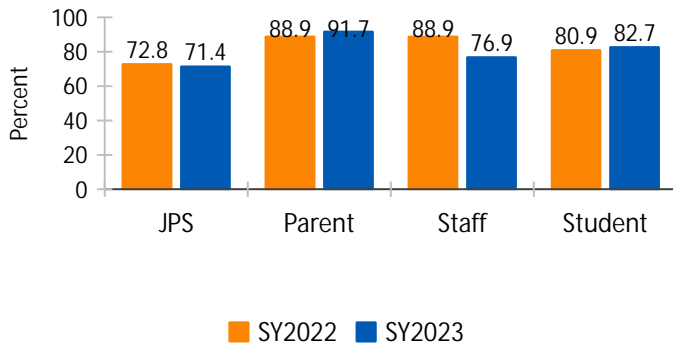

Peoples Middle School

2. I am

Staff Student

Peeples Middle School

 2940 Belvedere Drive
 Jackson, MS 39212
 (601)346 5660

 Principal
 Dr. Spurgeon A Banyard

7. Our school or district provides students and teachers with a safe and orderly, clean, and well maintained environment for learning.