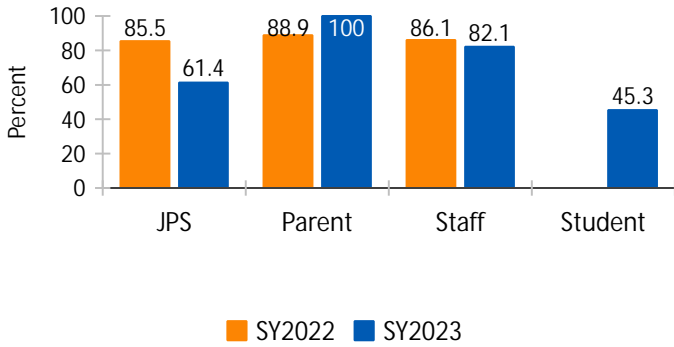

Peoples Middle School

2. I am

Staff Student

Peeples Middle School

 2940 Belvedere Drive
 Jackson, MS 39212
 (601)346 5660

 Principal
 Dr. Spurgeon A Banyard

7. Our school or district provides students and teachers with a safe and orderly, clean, and well maintained environment for learning.