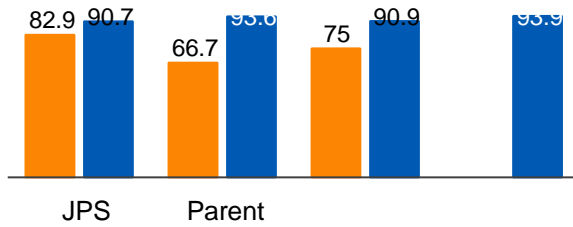

1. I am satisfied with the quality of the educational program offered to students in our school or district.