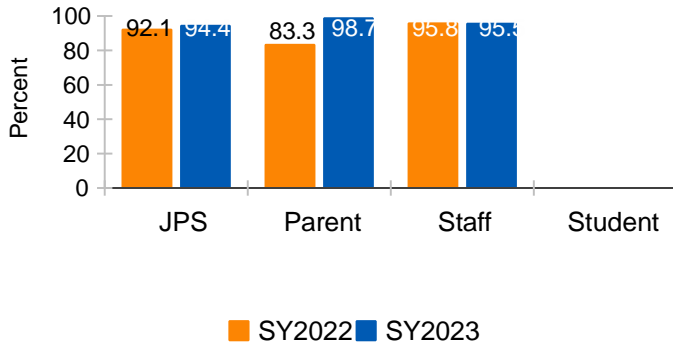

Key Elementary School

 699 West McDowell Road
 Jackson MS 39204
 (601)3714374

 Principal
 Elana Tate

- Leaders have established processes to develop the vision, mission, and strategic goals to improve student outcomes.