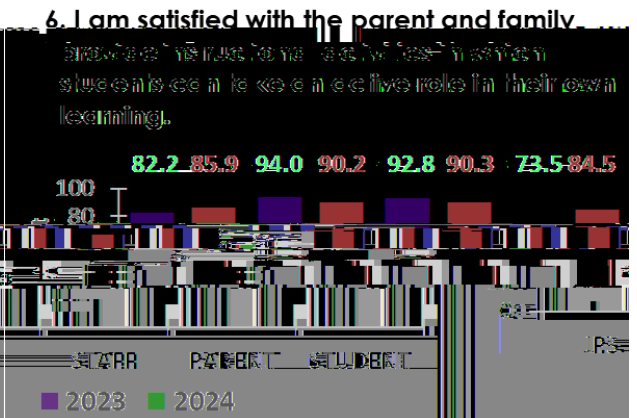

d, Z/s ^ Z}}o o]u š . . . .
} u%œ Z v•]À E . . . .

-DFNVRQ 3XEOLF 6FKR

6 3UHVLGHQW 6WUHHW
-DFNVRQ 0LVVLVVLSSL

KWWSV ZZZ MDFNVRQ N PV XV -DFNVRQ

'U (UULFN / 6XSHULQW

maintaining a high level of performance. We are committed to providing a safe and secure environment for our students and staff. We are also committed to providing a high quality education for all of our students. We are also committed to providing a safe and secure environment for our students and staff. We are also committed to providing a high quality education for all of our students.

educational programs offered to students in our district. We are committed to providing a high quality education for all of our students. We are also committed to providing a safe and secure environment for our students and staff. We are also committed to providing a high quality education for all of our students.