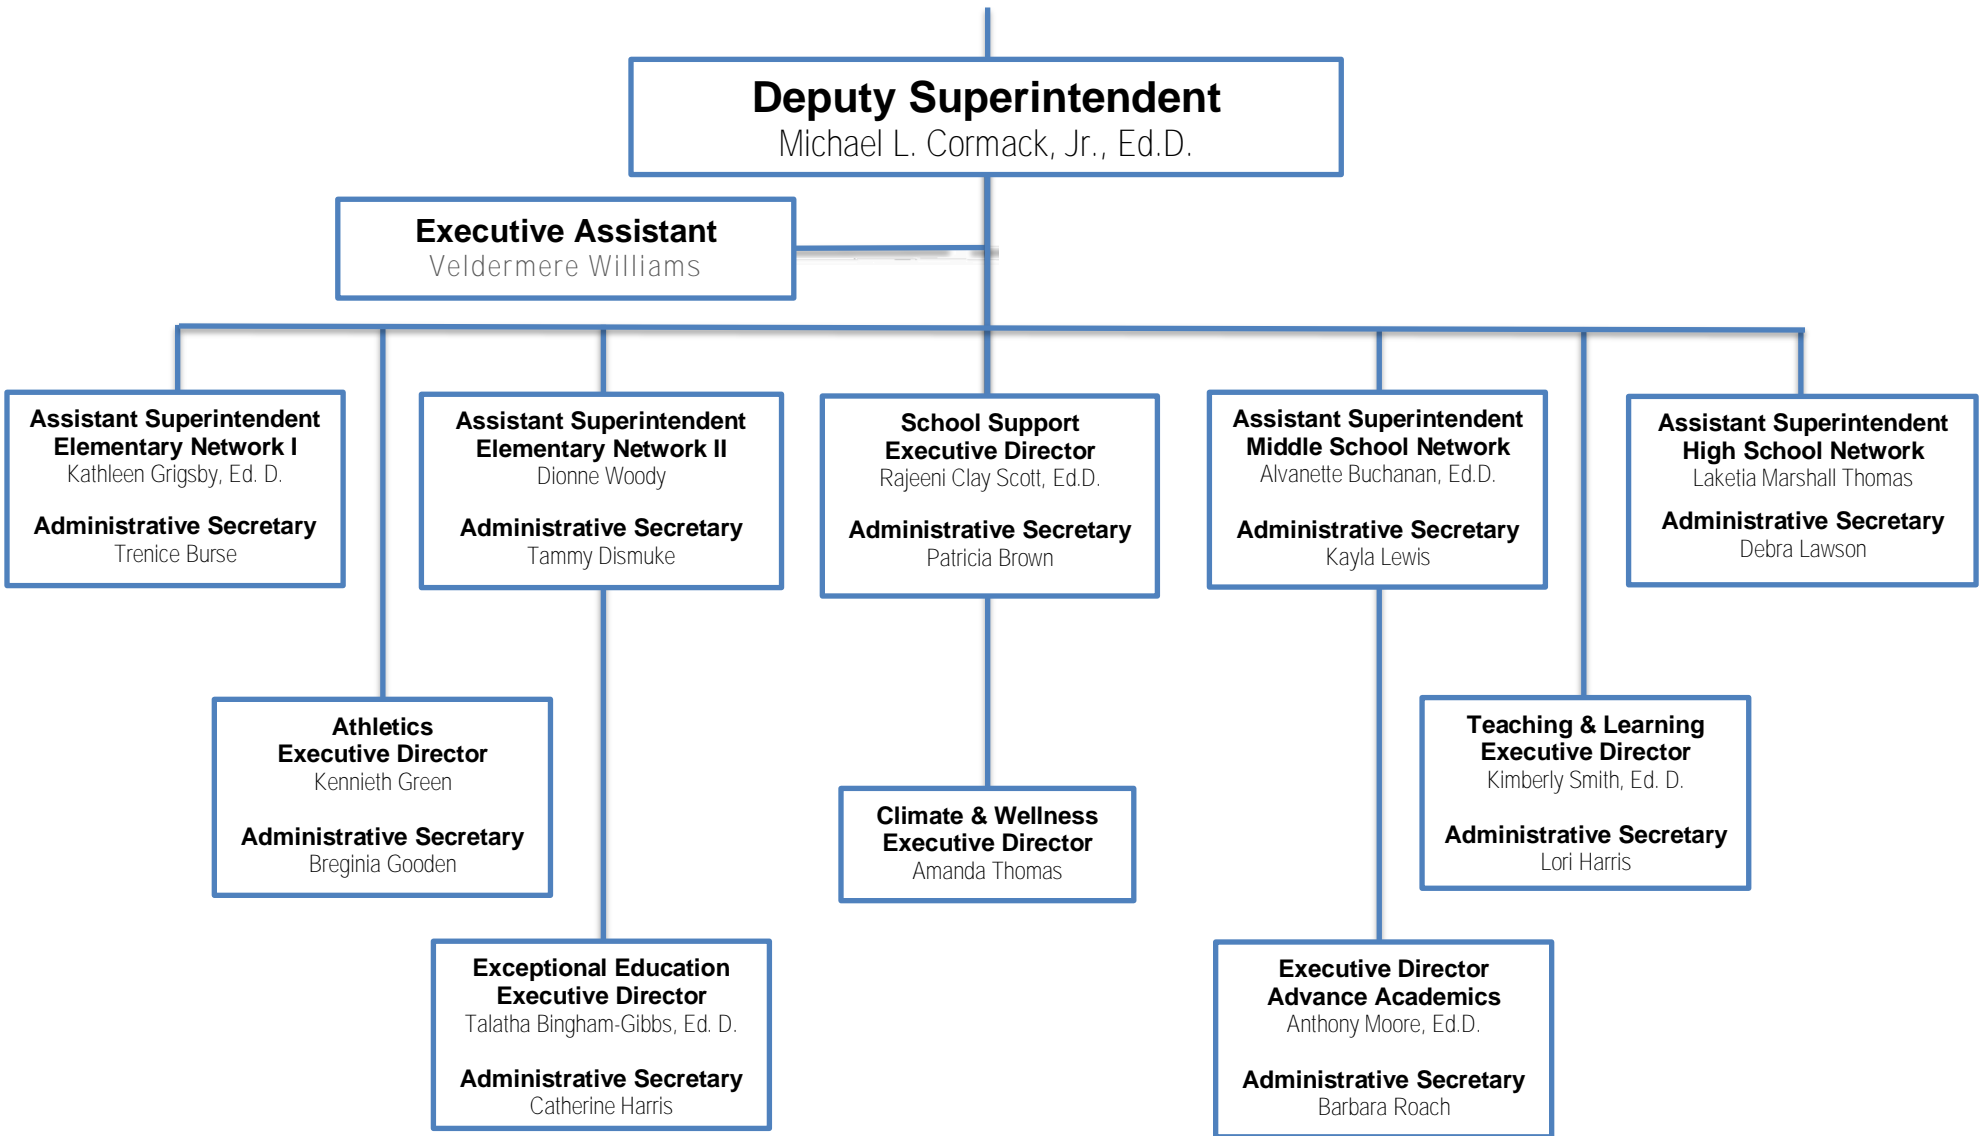

JACKSON PUBLIC SCHOOLS REORGANIZATIONAL CHART 2024-2025

DEPUTY SUPERINTENDENT

ASSISTANT SUPERINTENDENT

Assistant Superintendent Elementary Network I

Kathleen Grigsby, Ed. D.

Administrative Secretary

Trenice Burse